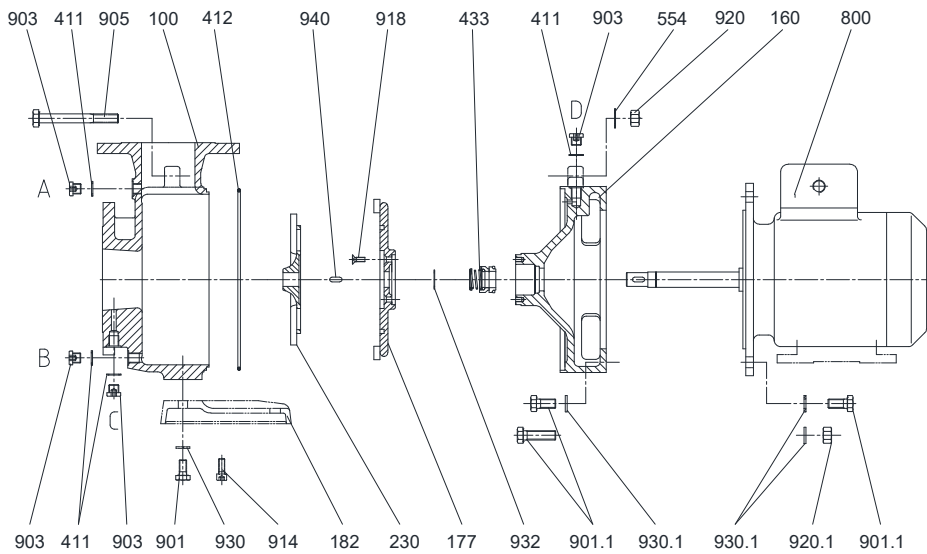

NUB 300...600 + NUB 32

- A: Screwed plug G1/4 for vent and manometer connection
- B: Screwed plug G1/4 for drain
- C: Screwed plug G1/4 for manometer connection
- D: Screwed plug G1/4 for vent

When ordering spare parts, please indicate serial no., type no. and parts no.

NUBL 300 + 700* + 800 ** + NUBLS 500* + NUBLS 600

Part no.	Designation	Part no.	Designation	Part no.	Designation
100	casing	412	o ring	903	screwed plug
160	cover	433	mechanical seal	904/.1	hexagon socket set screw
177	sealing chamber	516*	shaft sleeve for mech. seal	905	tie bolt
182	foot	554/.1/.2	washer	914/.1	hexagon socket head cap screw
210	shaft	681	coupling guard	918	slotted countersunk head screw
220	stub shaft	722	intermediate flange	920/.1/.2	nut
230	impeller	722.1**	intermediate flange	930/.1-5	tooth lock washer
341	lantern	844/.1	coupling half	932	circlip
411	joint ring	901/.1-.7	hexagon screw	940/.1	key

* NUBL 700 + NUBLS 500 only GBz + CR

** NUBL 800 from 5,5 kW - only CR

When ordering spare parts, please indicate serial no., type no. and parts no.

Pump View and List of Spare Parts

NUBS 700 · NUBS 80-160

- A: Screwed plug G1/4 for vent and manometer connection
- B: Screwed plug G1/4 for drain
- C: Screwed plug G1/4 for manometer connection
- D: Screwed plug G1/4 for vent

Part no.	Designation	Part no.	Designation	Part no.	Designation
100	casing	433	mechanical seal	905	tie bolt
160	cover	516	shaft sleeve for mech. seal	914	hexagon socket head cap
182	foot	554/.1	washer	920	nut
177	sealing chamber	722 *	intermediate flange	930/.1-2	tooth lock washer
210	shaft with disc type coupling	800	motor	940/.1	key
230	impeller	901/.1-2	hexagon screw		
411	joint ring	903	screwed plug		
412	o ring	904	hexagon socket set screw		