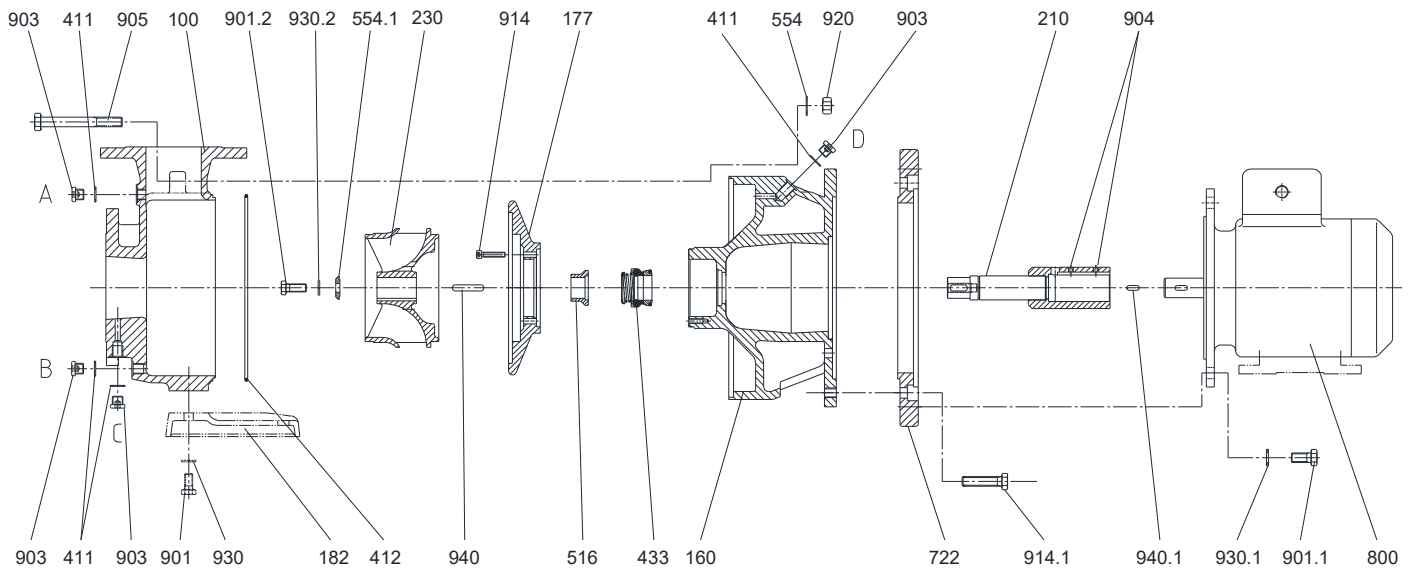

NUBL 300 + 700* + 800 ** + NUBLS 500* + NUBLS 600

Part no.	Designation	Part no.	Designation	Part no.	Designation
100	casing	412	o ring	903	screwed plug
160	cover	433	mechanical seal	904/.1	hexagon socket set screw
177	sealing chamber	516*	shaft sleeve for mech. seal	905	tie bolt
182	foot	554/.1/.2	washer	914/.1	hexagon socket head cap screw
210	shaft	681	coupling guard	918	slotted countersunk head screw
220	stub shaft	722	intermediate flange	920/.1/.2	nut
230	impeller	722.1**	intermediate flange	930/.1-5	tooth lock washer
341	lantern	844/.1	coupling half	932	circlip
411	joint ring	901/.1-.7	hexagon screw	940/.1	key

* NUBL 700 + NUBLS 500 only GBz + CR

** NUBL 800 from 5,5 kW - only CR

When ordering spare parts, please indicate serial no., type no. and parts no.

Pump View and List of Spare Parts

NUBS 700 · NUBS 80-160

- A: Screwed plug G1/4 for vent and manometer connection
- B: Screwed plug G1/4 for drain
- C: Screwed plug G1/4 for manometer connection
- D: Screwed plug G1/4 for vent

Part no.	Designation	Part no.	Designation	Part no.	Designation
100	casing	433	mechanical seal	905	tie bolt
160	cover	516	shaft sleeve for mech. seal	914	hexagon socket head cap
182	foot	554/.1	washer	920	nut
177	sealing chamber	722 *	intermediate flange	930/.1-2	tooth lock washer
210	shaft with disc type coupling	800	motor	940/.1	key
230	impeller	901/.1-2	hexagon screw		
411	joint ring	903	screwed plug		
412	o ring	904	hexagon socket set screw		