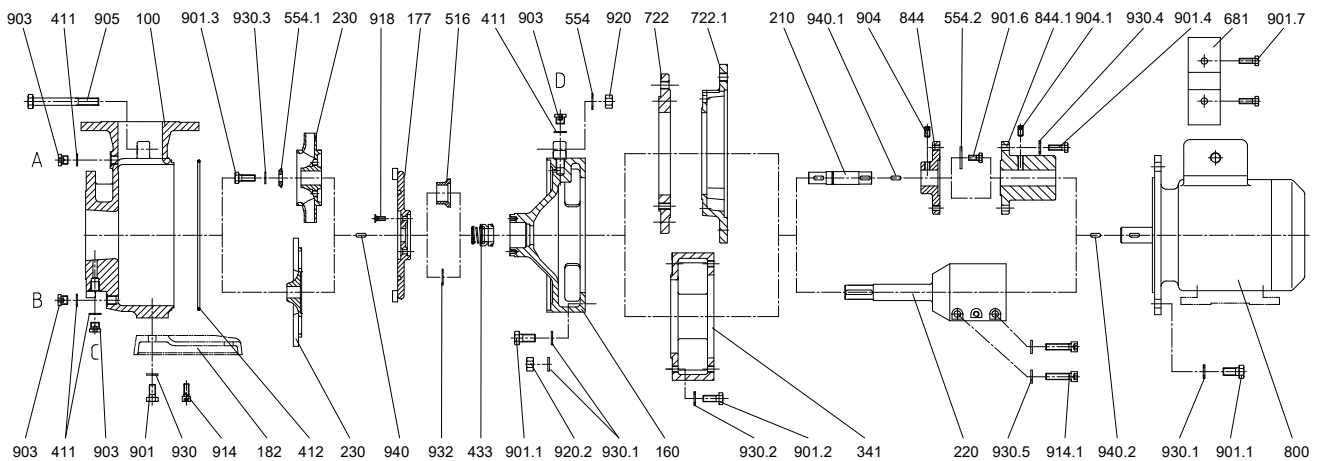

NUB 300...600 + NUB 32

- A: Screwed plug G1/4 for vent and manometer connection
- B: Screwed plug G1/4 for drain
- C: Screwed plug G1/4 for manometer connection
- D: Screwed plug G1/4 for vent

When ordering spare parts, please indicate serial no., type no. and parts no.

NUBL 300 + 700* + 800 ** + NUBLS 500* + NUBLS 600

Part no.	Designation	Part no.	Designation	Part no.	Designation
100	casing	412	o ring	903	screwed plug
160	cover	433	mechanical seal	904/.1	hexagon socket set screw
177	sealing chamber	516*	shaft sleeve for mech. seal	905	tie bolt
182	foot	554/.1/.2	washer	914/.1	hexagon socket head cap screw
210	shaft	681	coupling guard	918	slotted countersunk head screw
220	stub shaft	722	intermediate flange	920/.1/.2	nut
230	impeller	722.1**	intermediate flange	930/.1-5	tooth lock washer
341	lantern	844/.1	coupling half	932	circlip
411	joint ring	901/.1-.7	hexagon screw	940/.1	key

* NUBL 700 + NUBLS 500 only GBz + CR

** NUBL 800 from 5,5 kW - only CR

When ordering spare parts, please indicate serial no., type no. and parts no.

Pump View and List of Spare Parts

NUBS 700 · NUBS 80-160

- A: Screwed plug G1/4 for vent and manometer connection
- B: Screwed plug G1/4 for drain
- C: Screwed plug G1/4 for manometer connection
- D: Screwed plug G1/4 for vent

Part no.	Designation	Part no.	Designation	Part no.	Designation
100	casing	433	mechanical seal	905	tie bolt
160	cover	516	shaft sleeve for mech. seal	914	hexagon socket head cap
182	foot	554/.1	washer	920	nut
177	sealing chamber	722 *	intermediate flange	930/.1-2	tooth lock washer
210	shaft with disc type coupling	800	motor	940/.1	key
230	impeller	901/.1-2	hexagon screw		
411	joint ring	903	screwed plug		
412	o ring	904	hexagon socket set screw		